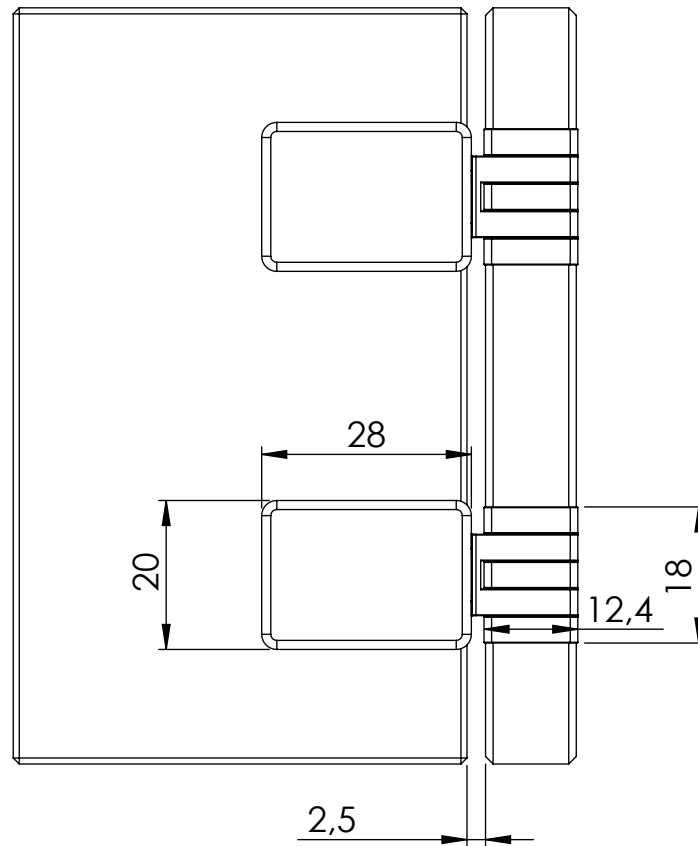

Bonsai Hinge

Door processing.

4 - 6 mm. Door

12 Cabinet

Cabinet processing.